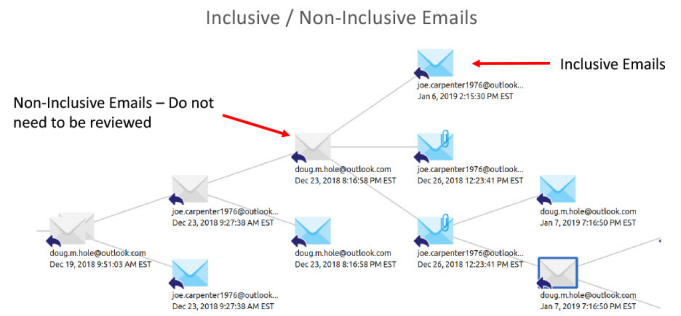

Inclusive / Non-Inclusive Emails