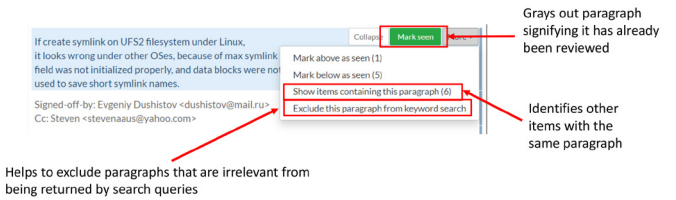

Paragraph Analysis

eDiscovery Technology: Future

The future is uncertain, but my predictions for the next five years are:

- Further merging of Digital Forensics and eDiscovery technology
- File type support
- Application Parsers
- Focus on the project management side
- More Automation – There are still areas which can be automated
- Artificial Intelligence

Presenter: Damien Attoe, Spyder Forensics

Decade of experience in the field of Digital Forensics and eDiscovery

National White Collar Crime Center (NW3C): 2010 - 2012

- Computer Crime Section Intern
- Computer Crime Specialist

AccessData (Professional Services) : 2012 – 2018

- Forensic Consultant
- Senior Forensic & eDiscovery Consultant
- Managing Consultant

Spyder Forensics : 2019 – Present

- Director of Professional Services

Phone Enquiries
+1 (888) 291-7201

Postal Address
10643 N Frank Lloyd Wright Blvd, Suite
101, Scottsdale, AZ 85259 U.S.A.

Email sales@vound-software.com

Sales Contacts
www.vound-software.com/partners

www.vound-software.com