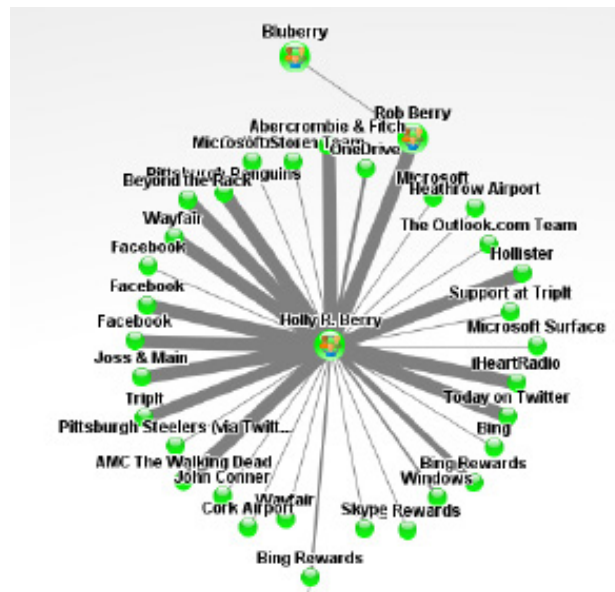

Significant Words

abercrombie anc app attachs attr badge berry beyondtherack bid
campaign car class click code component content core csnid cyberetics
daily data define defincomponent dialog dir document email esdc exam event
exploringbird exports facebook find function hollister holy html http
https lid intobiz input where con jossandmain length medium
mejs members minie module nid node now null one org outlook
redirect refid refsrc require return rid robot sales scribe watch select
sff hit shop smr source state status system this backcreator trackless track
trigger tweet twitter bt type basehead tweet uid url user utils utm
variety wayfair wdh wiki wikipedia www

The Age of Big Data!