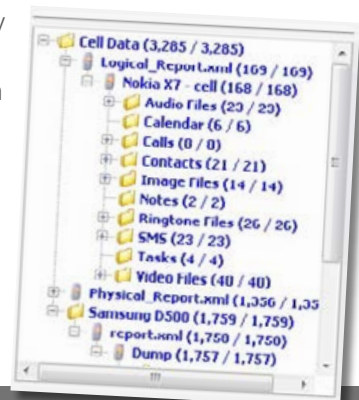

# Extend your cellphone forensic products with Intella®

**Cellphone data is now a major source of evidence in many investigations. Cellphones contain email, SMS, GPS coordinates and call records that are vital in understanding the case and the user's activities.**

Until now, there has been no easy way to integrate the evidence extracted from a cellphone with the user's other PC base data.

After working with industry leaders such as Oxygen, Micro Systemation's XRY and Cellebrite's UFED mobile phone products, Intella® can now assist you to integrate your cellphone data with your other case evidence. This greatly improves your ability to visualize relationships between data. Using Intella's® innovative visual cluster maps you can see the relationship between SMSs, call records and a user's other data.

**Integrates cellphone data with email and other documents to provide a full picture of evidence.**

Intella® provides a central workspace in which all of a user's communication records can be searched simply and results presented in clear graphics. Intella® now:

Intella's® new cellphone functionality offers additional facets, tables, columns, date fields, etc. An Intella® case can hold multiple cellphone extracts, allowing you to investigate any number of phones at once. Intella® can also combine data obtained with Oxygen, Micro Systemation's XRY, and Cellebrite's UFED in the same case.